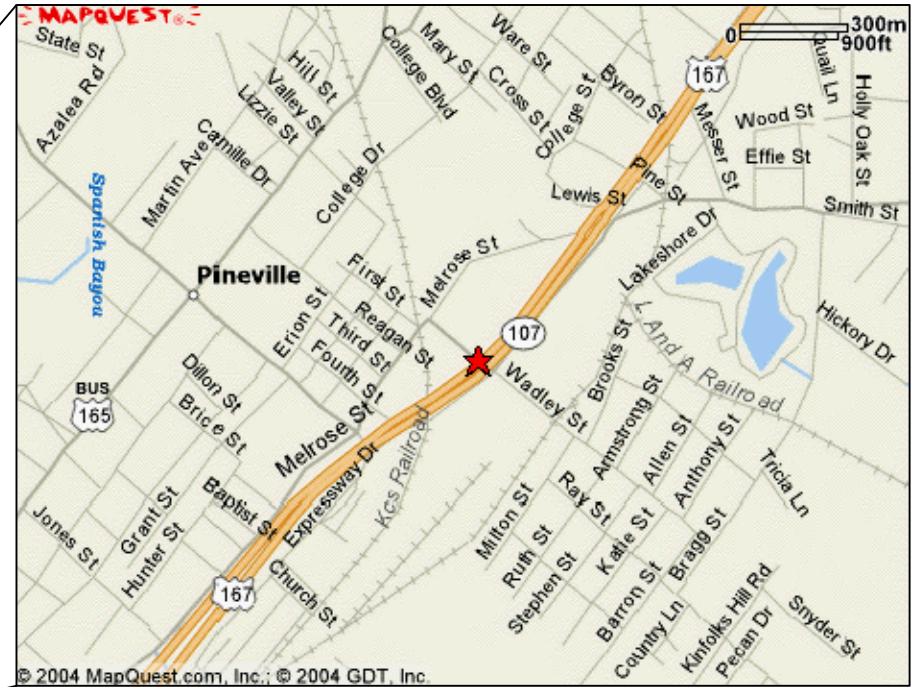

COLFAX TREATING COMPANY
Roy O. Martin Lumber Company, Inc.
74 Wadley Street
Pineville, La 71360
Phone: (318) 442-2467
Fax: (318) 445-9144

DIRECTIONS:

1. Merge onto US-167 N/LA-28 E via EXIT 84 from I49.
2. Take the Shamrock Street Exit.
3. Turn right at the red light onto Melrose St.
4. Turn right on Wadley St.
5. Under over-pass, facility on right.